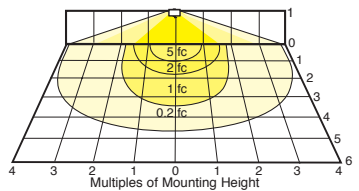

Effective Projected Area:
 Maximum EPA = .6

Weight:

Fixture	lbs	Fixture	lbs
HPS35	9	MH50	12
HPS50	9	MH70	13
HPS70	10	MH100	13
HPS100	13	MH150	15
HPS150	13	MH175	15

Photometrics

150w HPS @ 10' Mounting Height
 Aimed 30° below horizontal