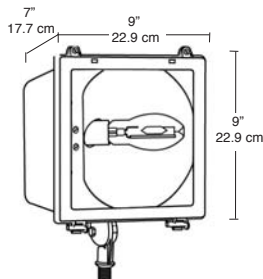

Dimensions

Architectural quality and superior features make the EZ Flood a dependable choice.