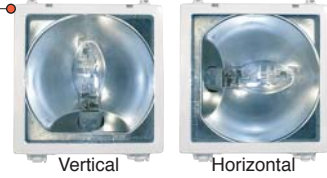

HID FLOODS

EZ FLOOD™

Mid-size HID floodlight.
Easy to install. Easy to afford.
The EZ Flood.

- Fins for heat dissipation extend lamp & ballast life
- Hinged lens frame is captive during relamping
- Silicone gasket for durable weatherproofing
- Hydroformed reflector is field adjustable to vertical or horizontal lamp positions
- Long life lamp included

PULSE★START
 Metal Halide
 Lamps and ballasts for energy savings & longer lamp life.

- Precision die cast aluminum housing and lens frame
- Polyester powder coat bronze or white finish

EZ Grip locknut matches fixture finish and can be adjusted with fingers, pliers or a screwdriver