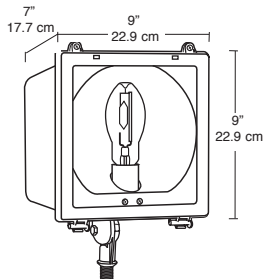

Dimensions

Architectural quality and superior features make the EZ Flood a dependable choice.